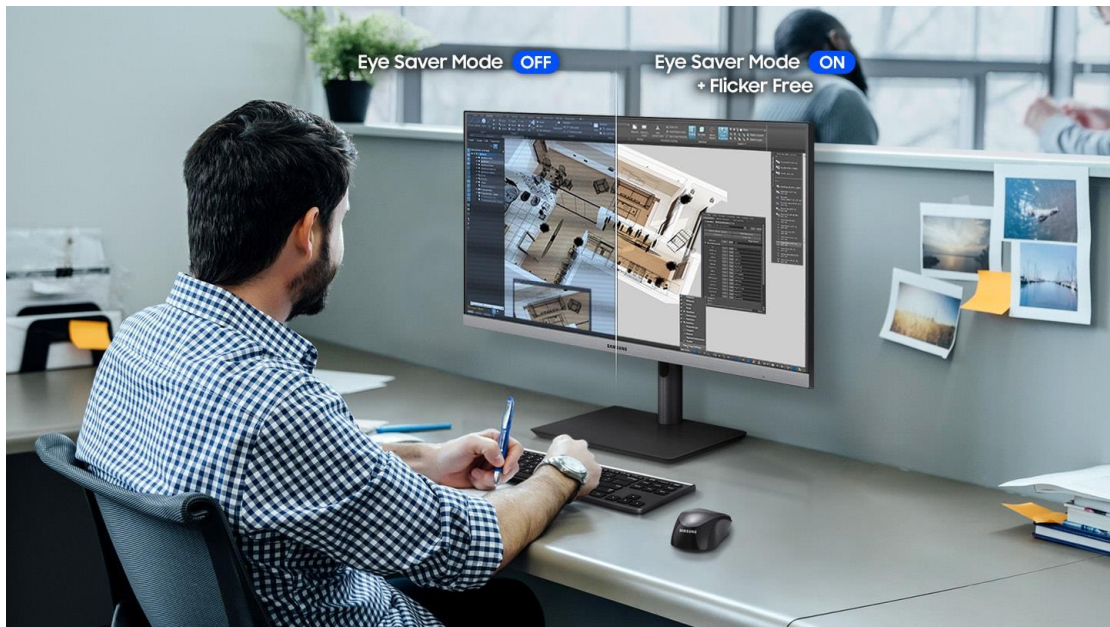

Οθόνη Professional

SAMSUNG S24R650F 23.8" FHD IPS

LS24R650FDUXEN

True Colours All Around

Now, the whole team can see perfectly. The IPS panel preserves colour vividness and clarity across every inch of the screen. Work comfortably on the productivity-boosting wide display and see accurate tones and shades from 178° all around with no colour washing.

IPS Panel

Wide Viewing
Angle

Complete Connectivity

So many ways to connect. A full line-up for ports brings you the complete connectivity you need in today's working environment. Plug in all your devices like, laptops, desktops and tablets and connect your USB hub to the USB 3.0 port for easier access to small or personal electronics.

Fresh Eyes Achieve More

Protected eyes stay focused through the whole shift. Advanced eye comfort technology reduces eye strain for heightened concentration and greater productivity. Flicker Free technology continuously removes tiring and irritating screen flicker, while Eye Saver Mode minimises blue light emissions.

Tailored to Your Use

Superior design for the ultimate in everyday versatility. The height-adjustable monitor swivels, tilts and pivots for you to see your work any way you want. The sleek and clean design adds a touch of style to your office interior and is VESA-compatible for easy installation.