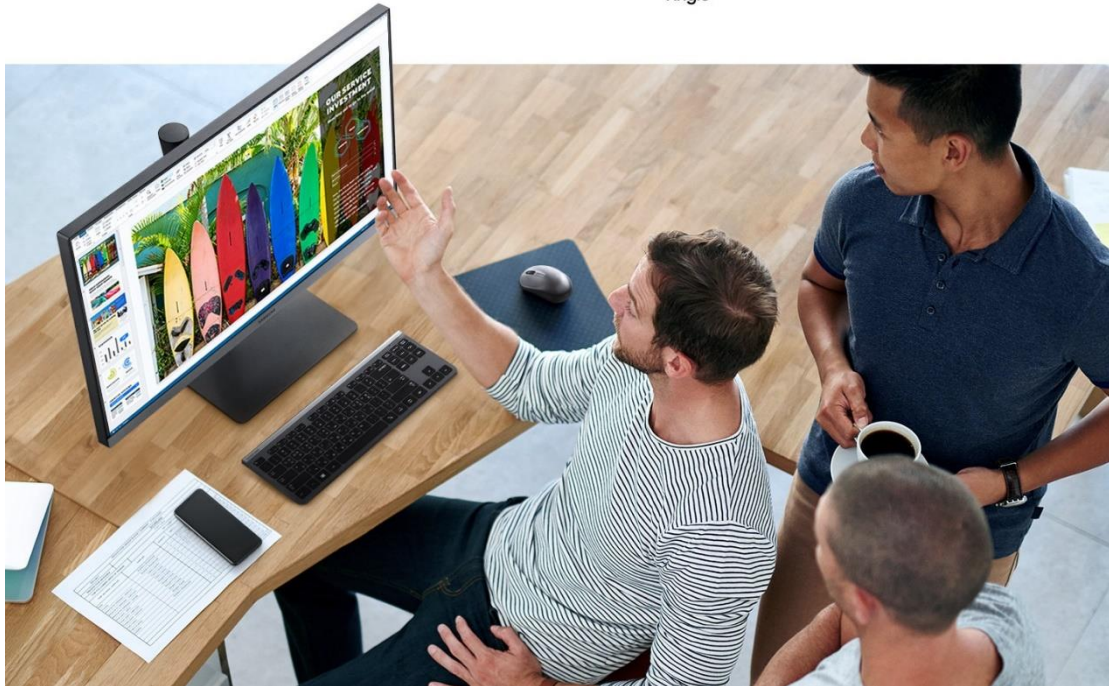

Οθόνη Professional

SAMSUNG S24R650F 23.8" FHD IPS

LS24R650FDUXEN

True Colours All Around

Now, the whole team can see perfectly. The IPS panel preserves colour vividness and clarity across every inch of the screen. Work comfortably on the productivity-boosting wide display and see accurate tones and shades from 178° all around with no colour washing.

IPS Panel

Wide Viewing
Angle

Complete Connectivity

So many ways to connect. A full line-up for ports brings you the complete connectivity you need in today's working environment. Plug in all your devices like, laptops, desktops and tablets and connect your USB hub to the USB 3.0 port for easier access to small or personal electronics.

Tailored to Your Use

Superior design for the ultimate in everyday versatility. The height-adjustable monitor swivels, tilts and pivots for you to see your work any way you want. The sleek and clean design adds a touch of style to your office interior and is VESA-compatible for easy installation.

Swivel

pivot

Energy-Saving Display

Smart Eco Saving technology achieves power-consumption reductions of up to 10% while still maintaining picture quality. It adjusts the brightness of the screen's black sections while simultaneously adjusting the RGB gain values, so the screen looks just as bright as you remember.