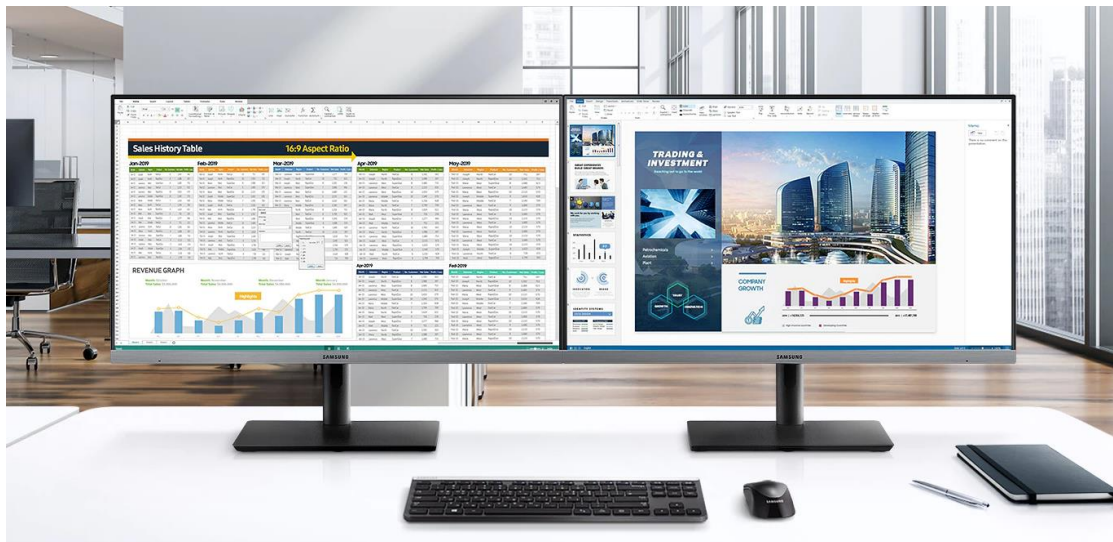

Οθόνη Professional

SAMSUNG S24R650F 23.8" FHD IPS

LS24R650FDUXEN

True Colours All Around

Now, the whole team can see perfectly. The IPS panel preserves colour vividness and clarity across every inch of the screen. Work comfortably on the productivity-boosting wide display and see accurate tones and shades from 178° all around with no colour washing.

IPS Panel

Wide Viewing
Angle

Complete Connectivity

So many ways to connect. A full line-up for ports brings you the complete connectivity you need in today's working environment. Plug in all your devices like, laptops, desktops and tablets and connect your USB hub to the USB 3.0 port for easier access to small or personal electronics.

Tailored to Your Use

Superior design for the ultimate in everyday versatility. The height-adjustable monitor swivels, tilts and pivots for you to see your work any way you want. The sleek and clean design adds a touch of style to your office interior and is VESA-compatible for easy installation.

Swivel

pivot

Energy-Saving Display

Smart Eco Saving technology achieves power-consumption reductions of up to 10% while still maintaining picture quality. It adjusts the brightness of the screen's black sections while simultaneously adjusting the RGB gain values, so the screen looks just as bright as you remember.